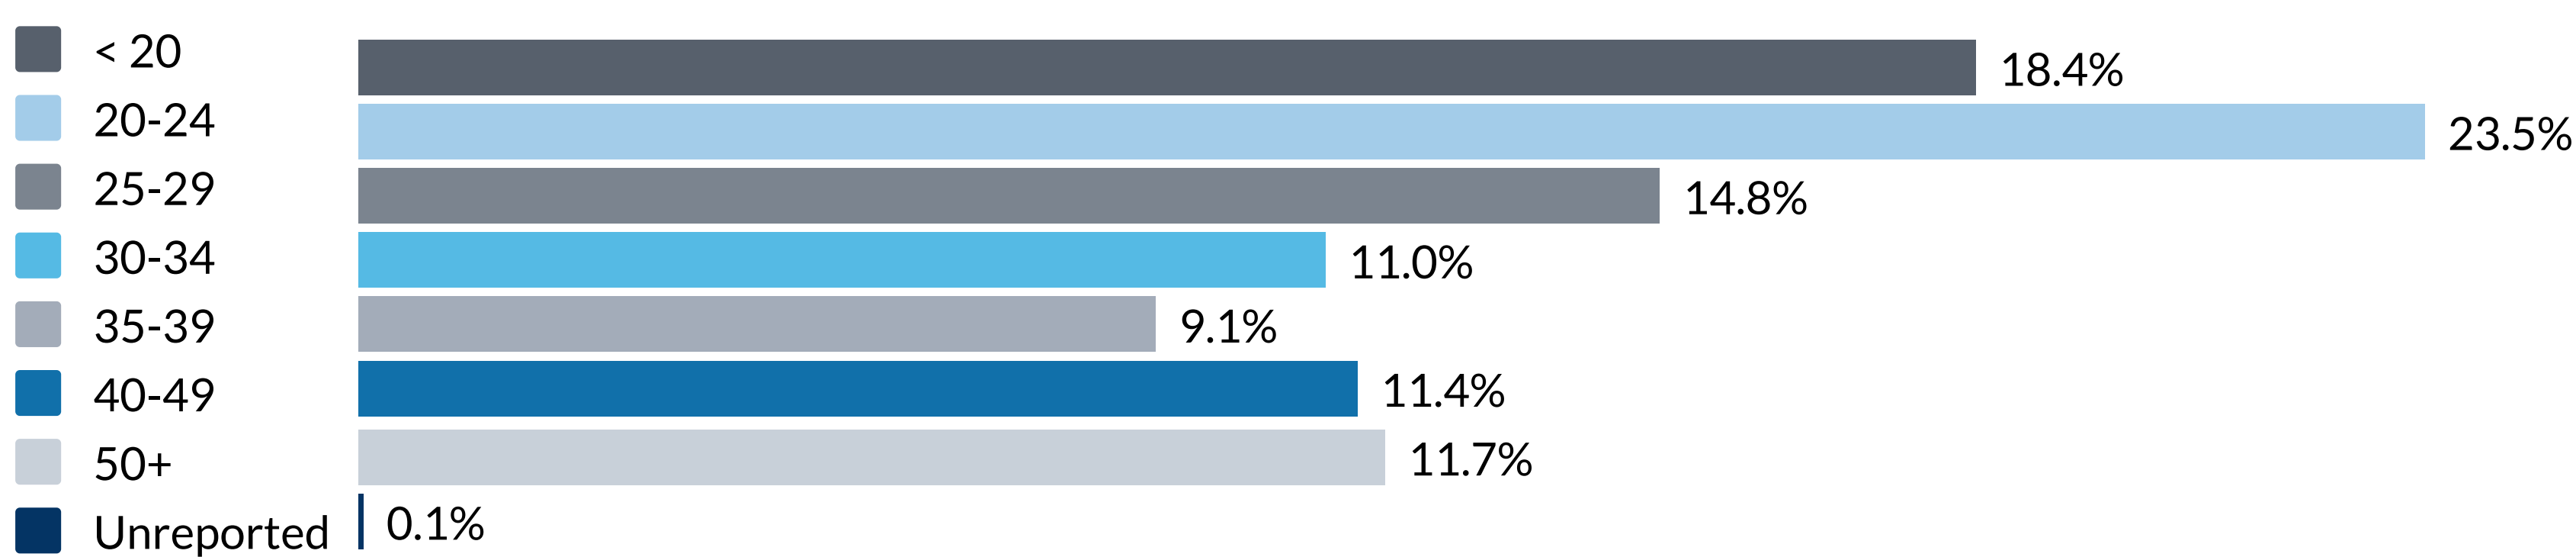

566

Degrees

1,414

Ethnicity-Race-Ancestry

Gender

Female (48.85%) Male (48.75%)
Non-Binary (0.3%) Unreported (2.1%)

Age Group

Enrollment Status