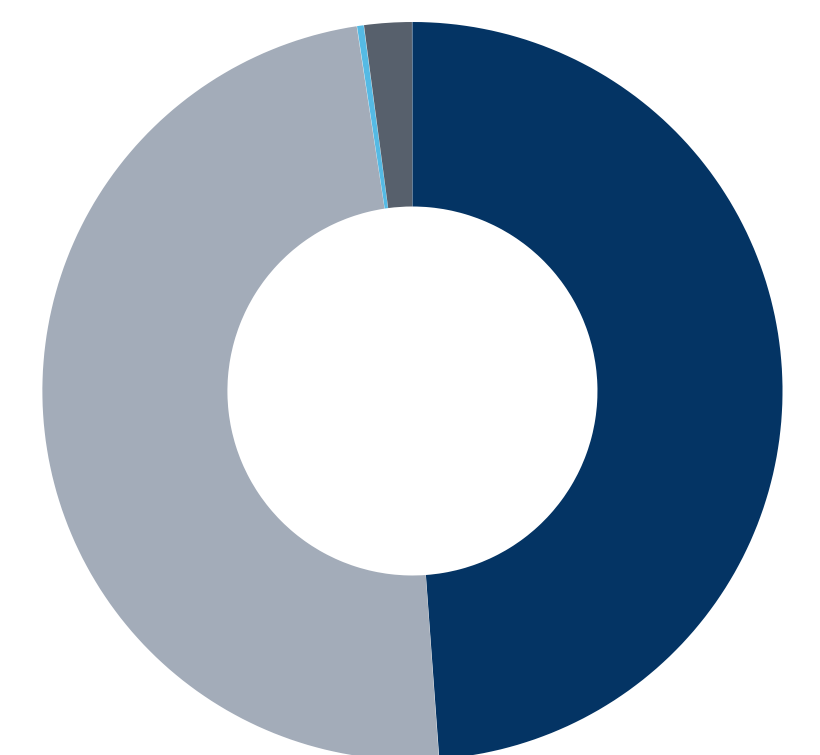

566

Degrees

1,414

Ethnicity-Race-Ancestry

Gender

Female (48.85%) Male (48.75%)
Non-Binary (0.3%) Unreported (2.1%)

Age Group

Enrollment Status