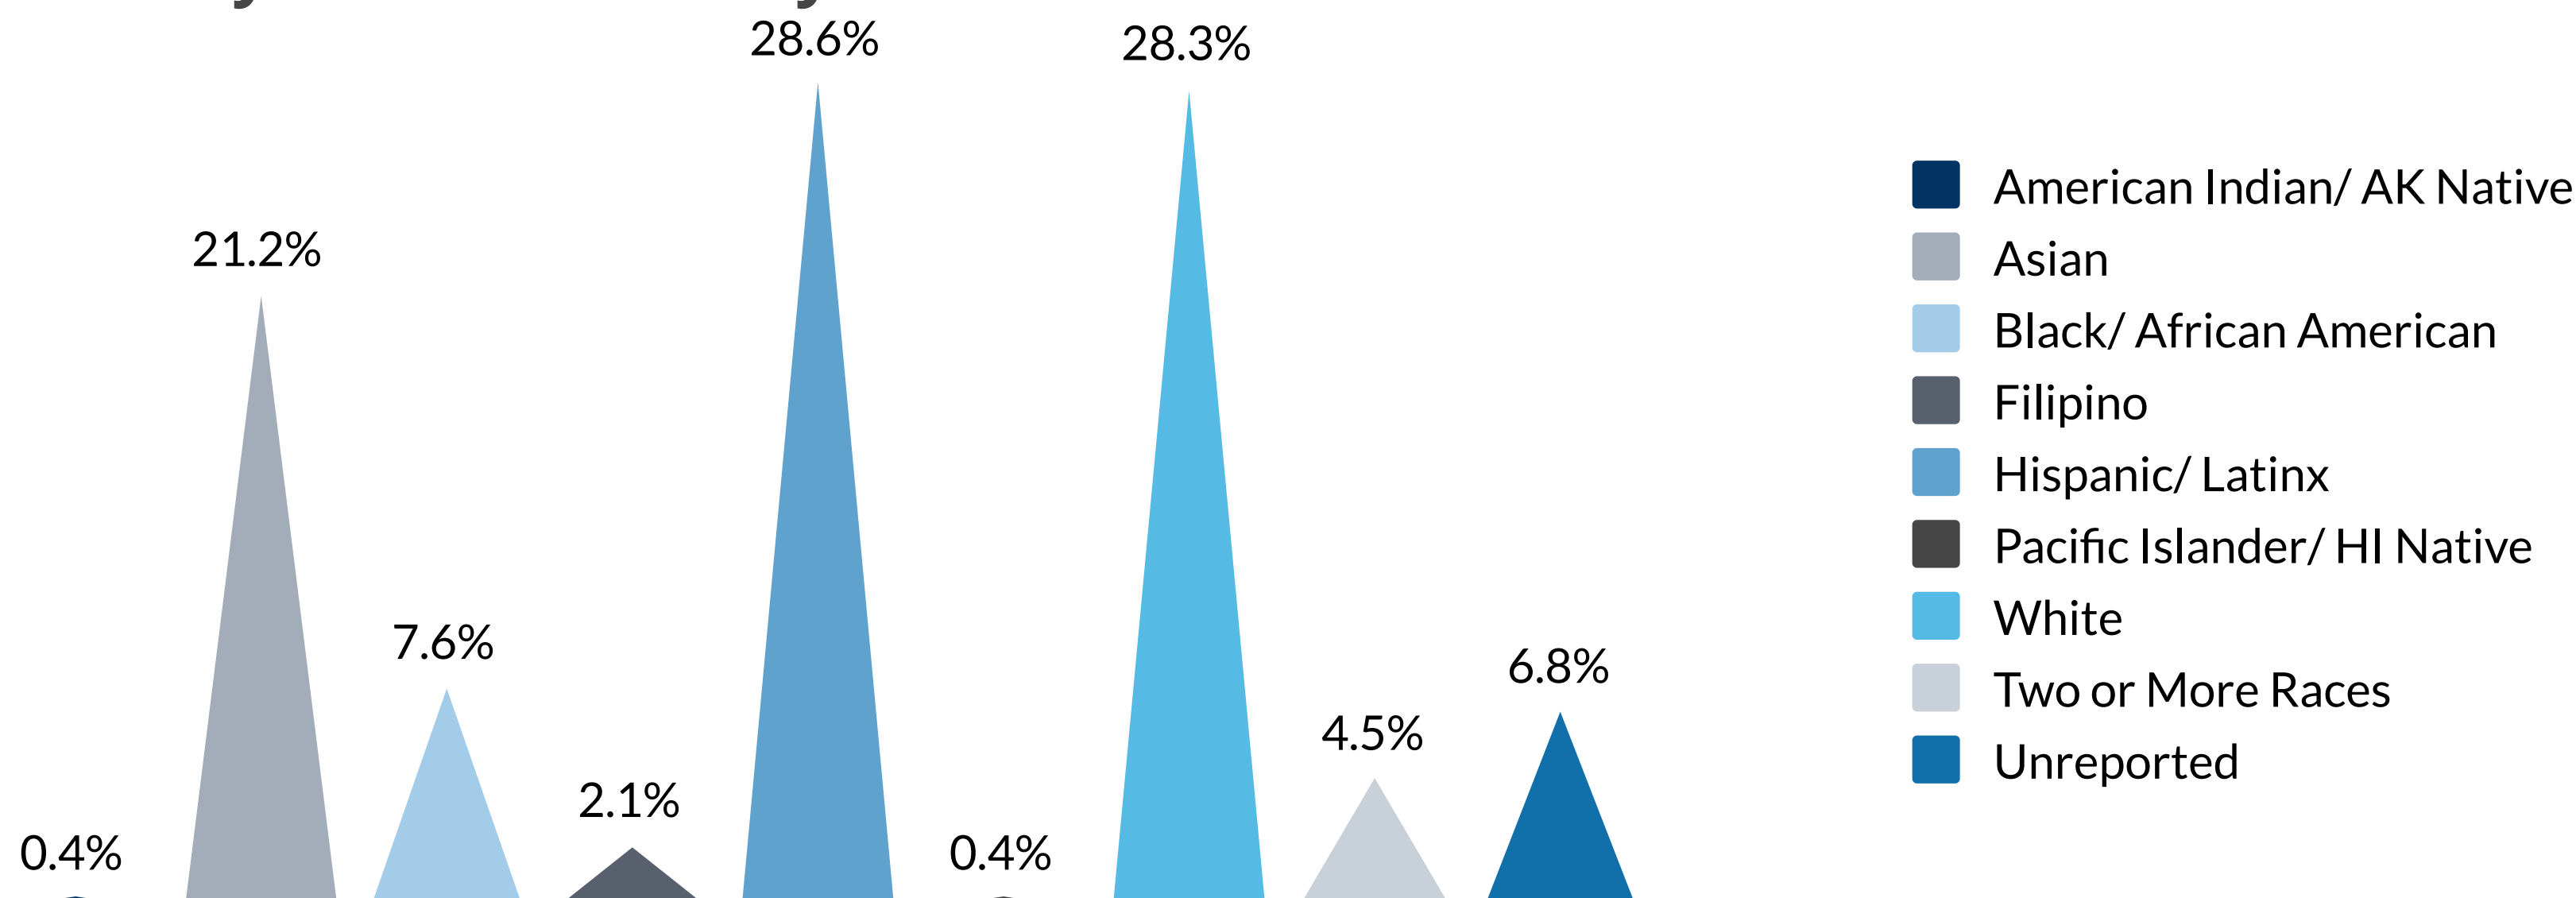

566

Degrees

1,414

Ethnicity-Race-Ancestry

Gender

Female (48.85%) Male (48.75%)
Non-Binary (0.3%) Unreported (2.1%)

Age Group

Enrollment Status