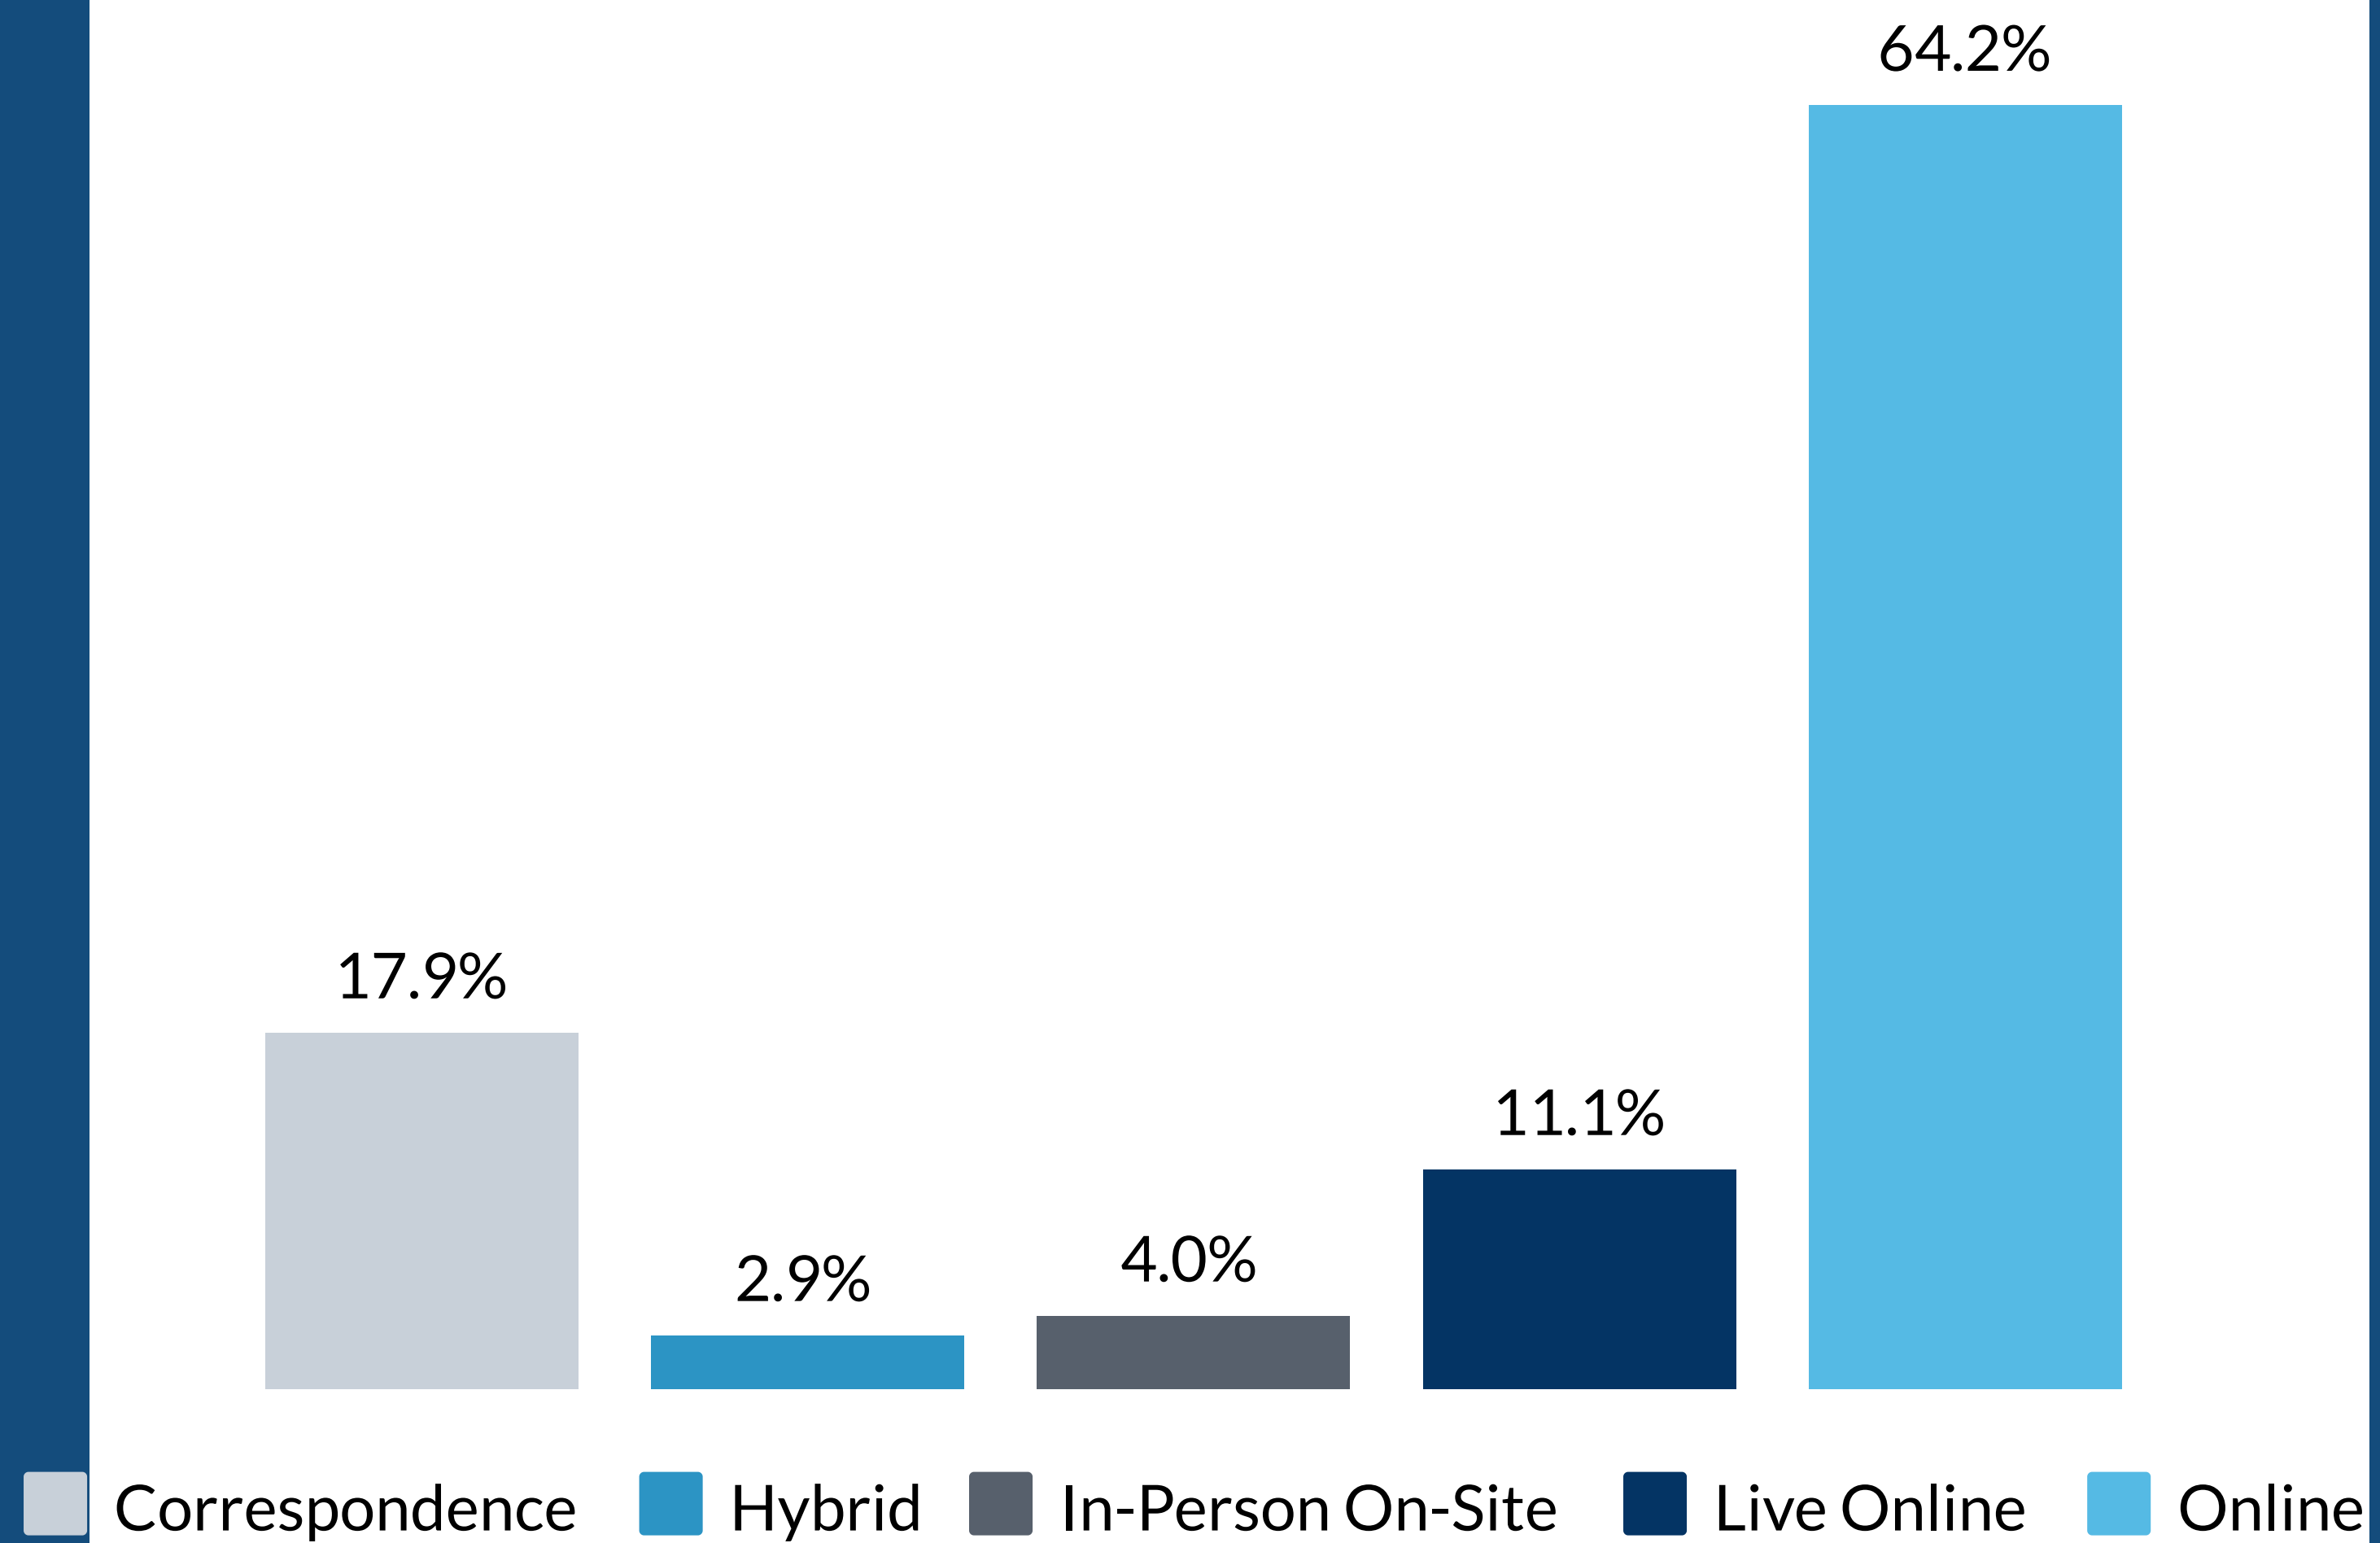

FAST FACTS

2021-22

Data as of September 10, 2022

Unduplicated Headcount

16,140

Enrollment (Seats Filled)

38,370

Course Success Rate

77.0%

End-of-Term Retention Rate

88.5%

Fall-to-Spring Persistence

45.6%

Enrollment by Instructional Modality