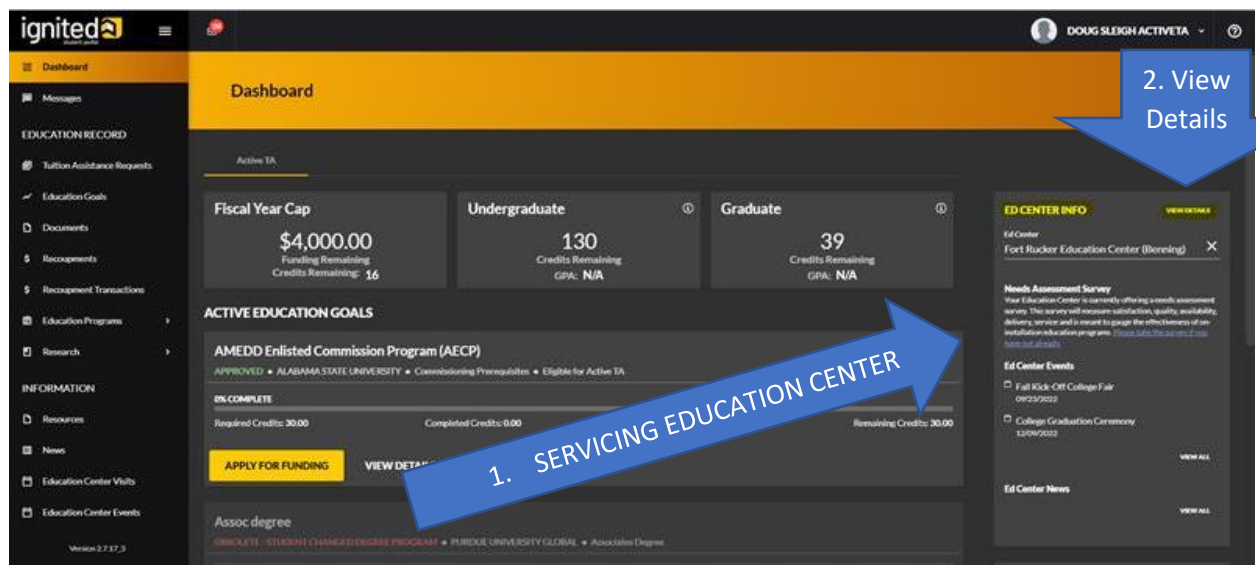

# How to Find Education Center Information

1. This is Soldier dashboard – to the right will be the Soldier’s assigned education center information! Super easy. No searching!!
2. For more information, the Soldier will click “VIEW DETAILS”.