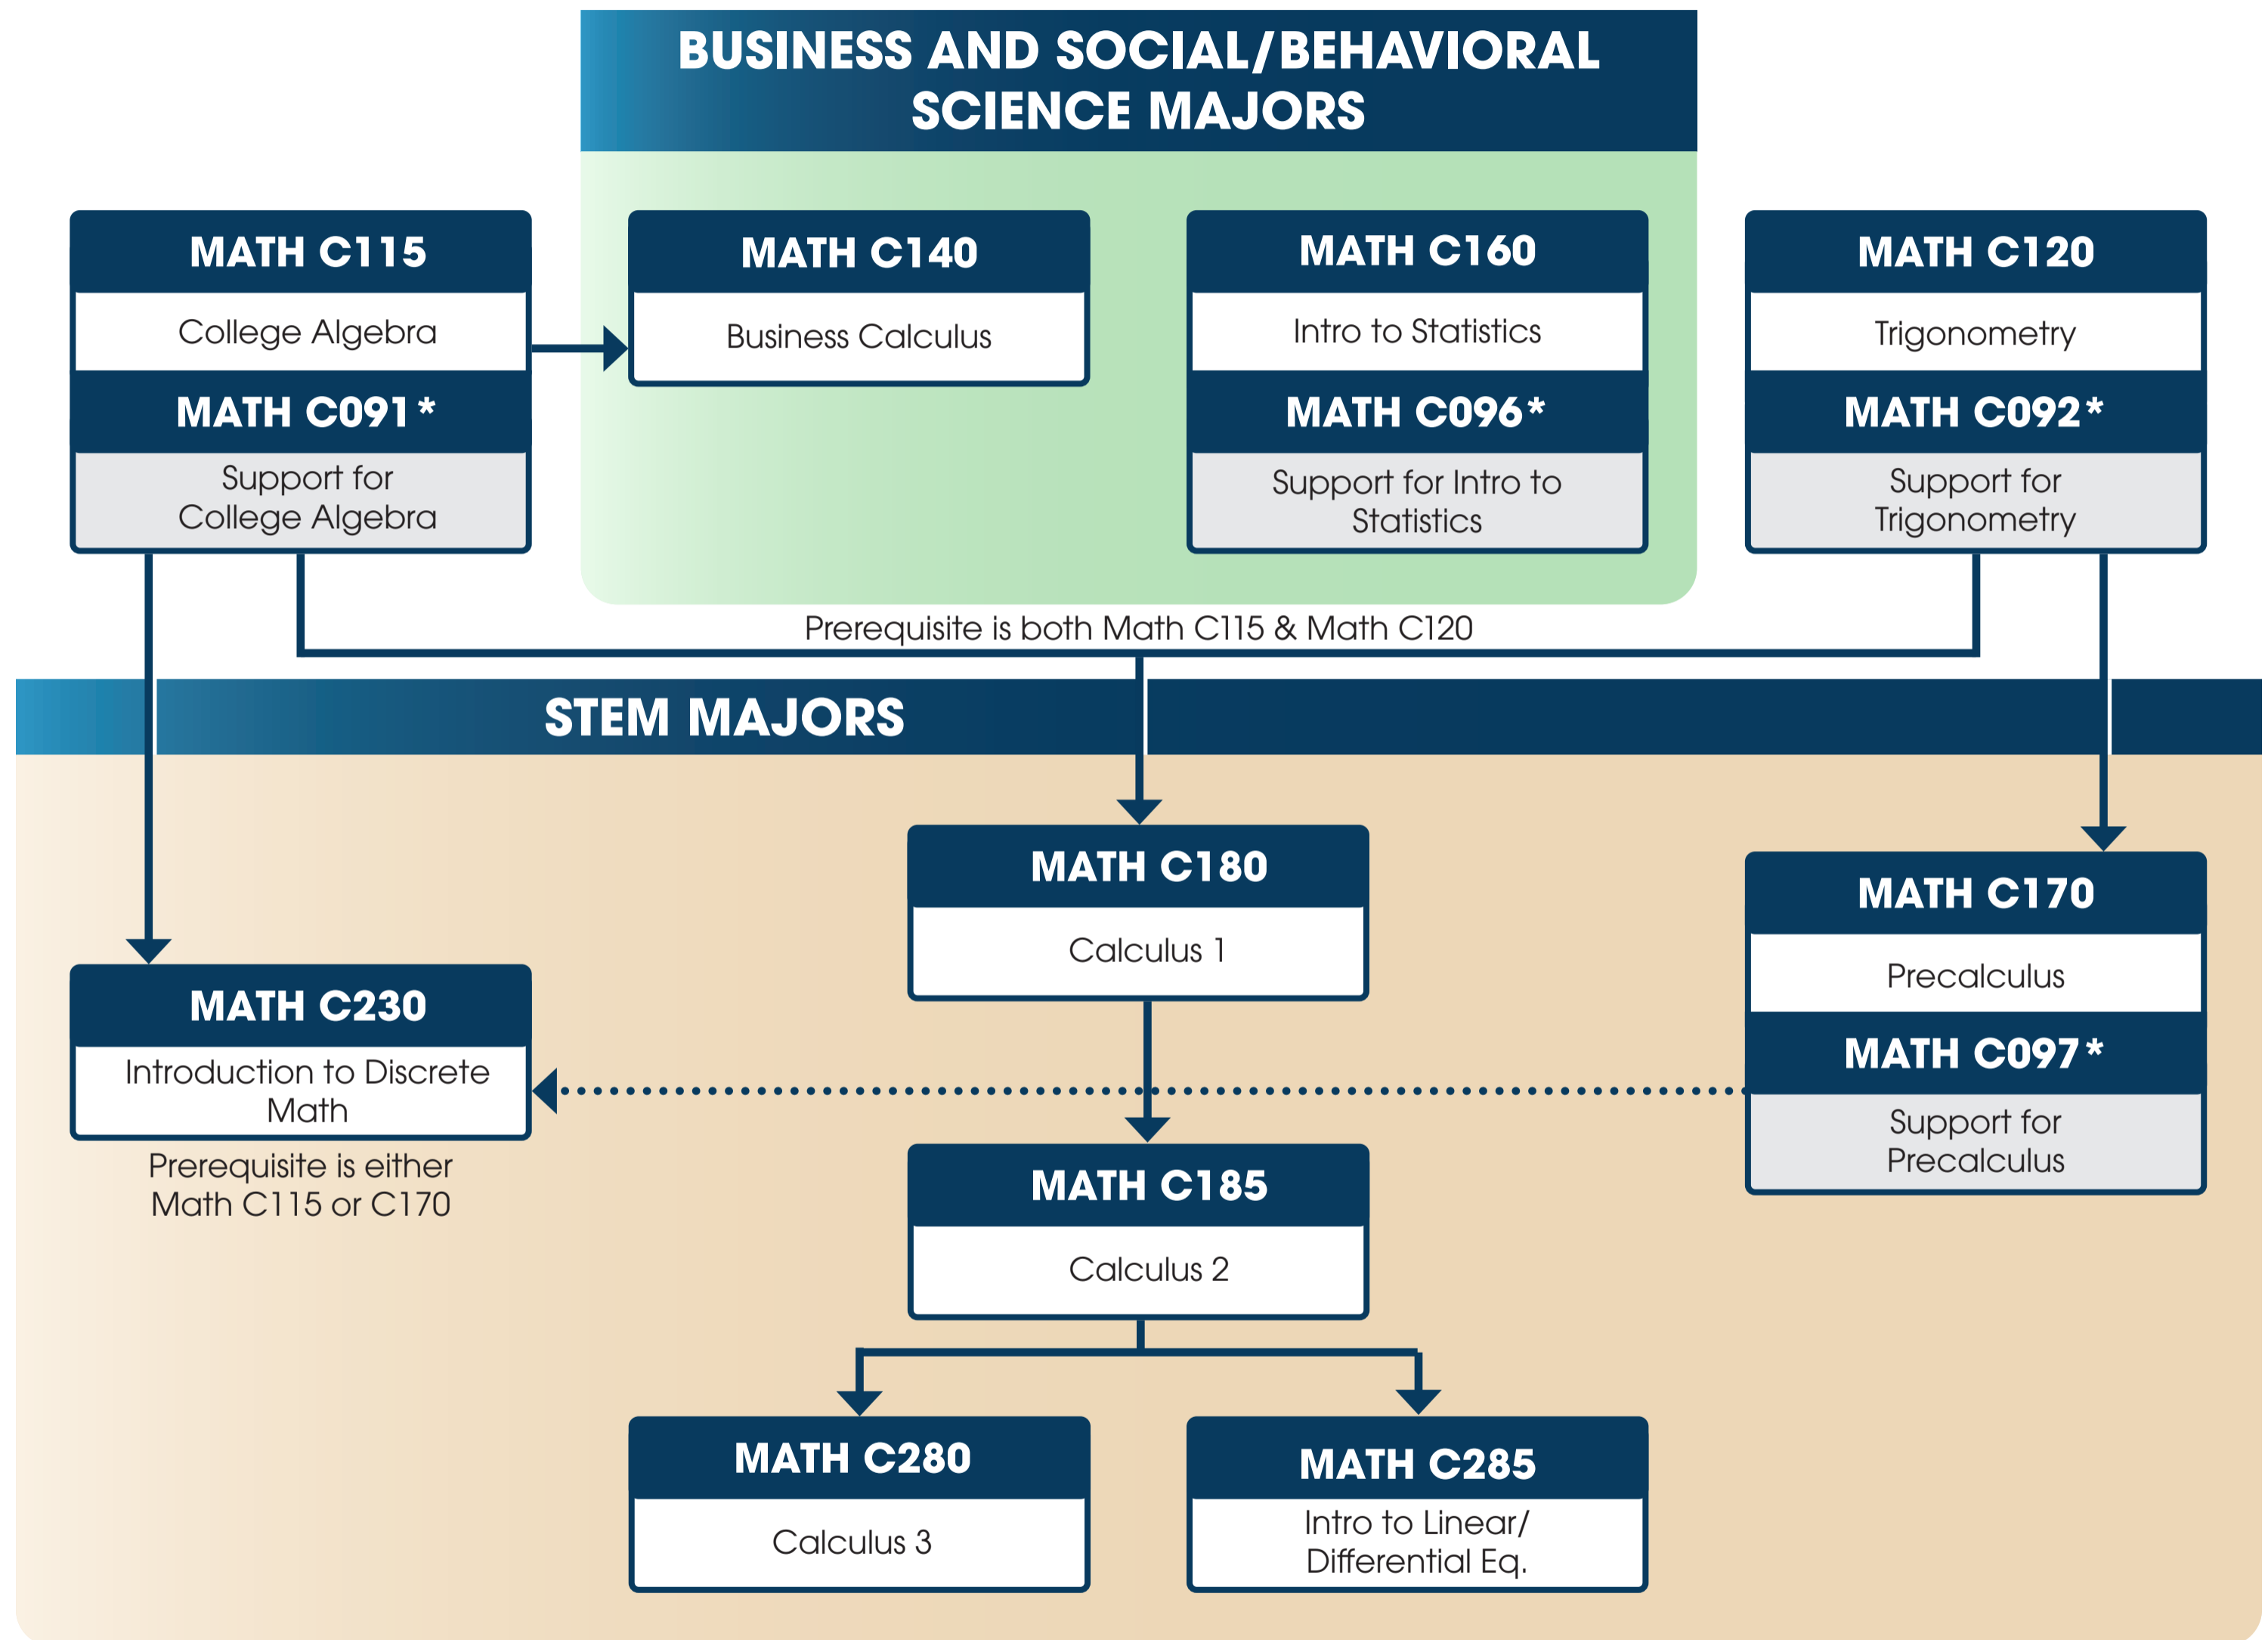

# MATH COURSE SEQUENCE 2023-2024

## ALL COLLEGE LEVEL MATH COURSES

\*MATH C091, C092, C096, C097, and C099 Support Courses are 2-unit courses recommended for students who:

- Feel they have not met the prerequisite for the supported course
- Have not been exposed to Math in an educational setting for a while
- Generally feel they may benefit from extra support in the supported course