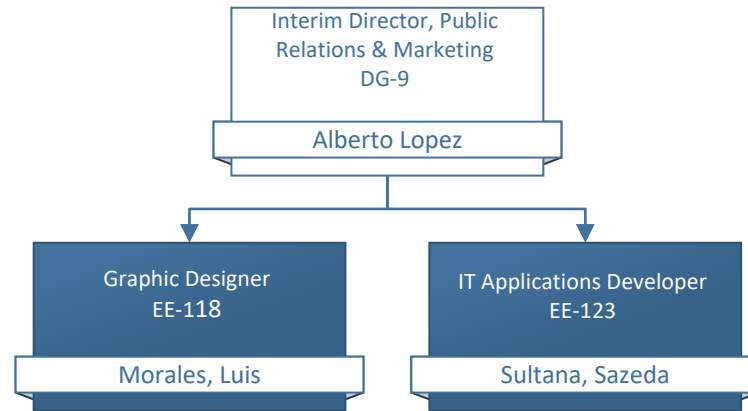

# COASTLINE COLLEGE

ORGANIZATIONAL CHART

**PRESIDENT'S OFFICE**

**ADMINISTRATIVE SERVICES**

Director, Maintenance & Operations  
DG-10  
Flint, Randy

Custodial Supervisor  
DG-3  
NEW POSITION

Custodial

Grounds