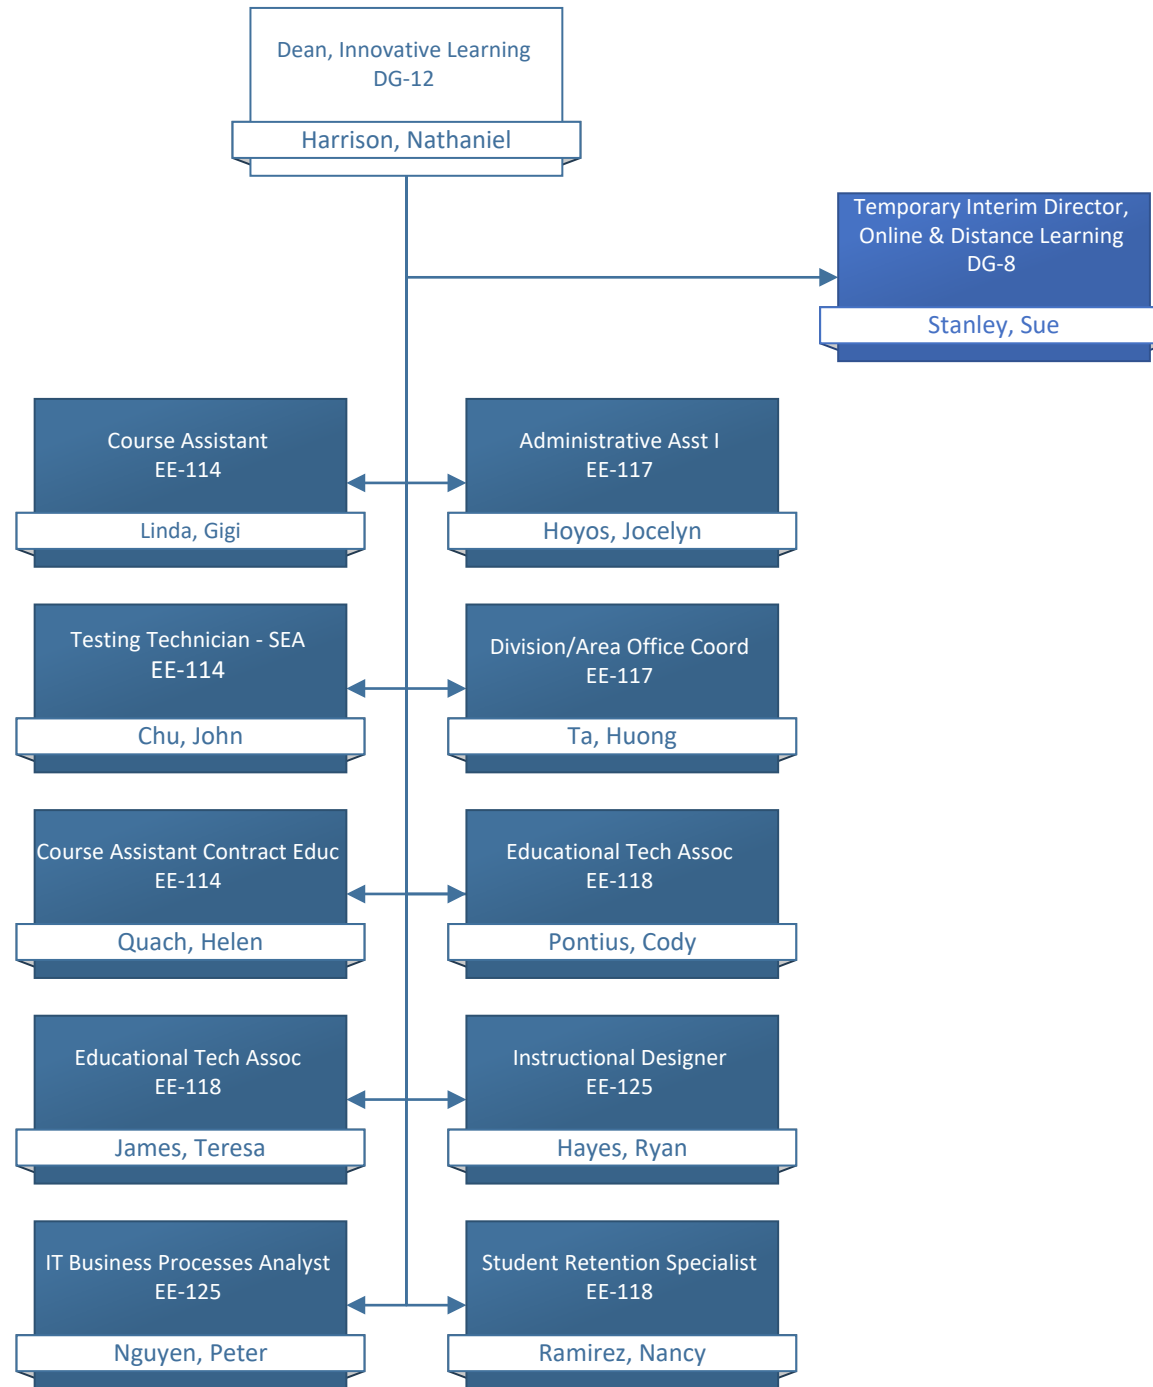

Custodian Senior  
EE-112  
Moreno, Andrew

Maintenance Specialist Tm  
Lead  
EE-120  
Kistler, John

MAINTENANCE AND OPERATION

**INSTRUCTION**

**WESTMINSTER LE-JAO / STUDENT SUCCESS RESOURCES**

**NEWPORT BEACH**