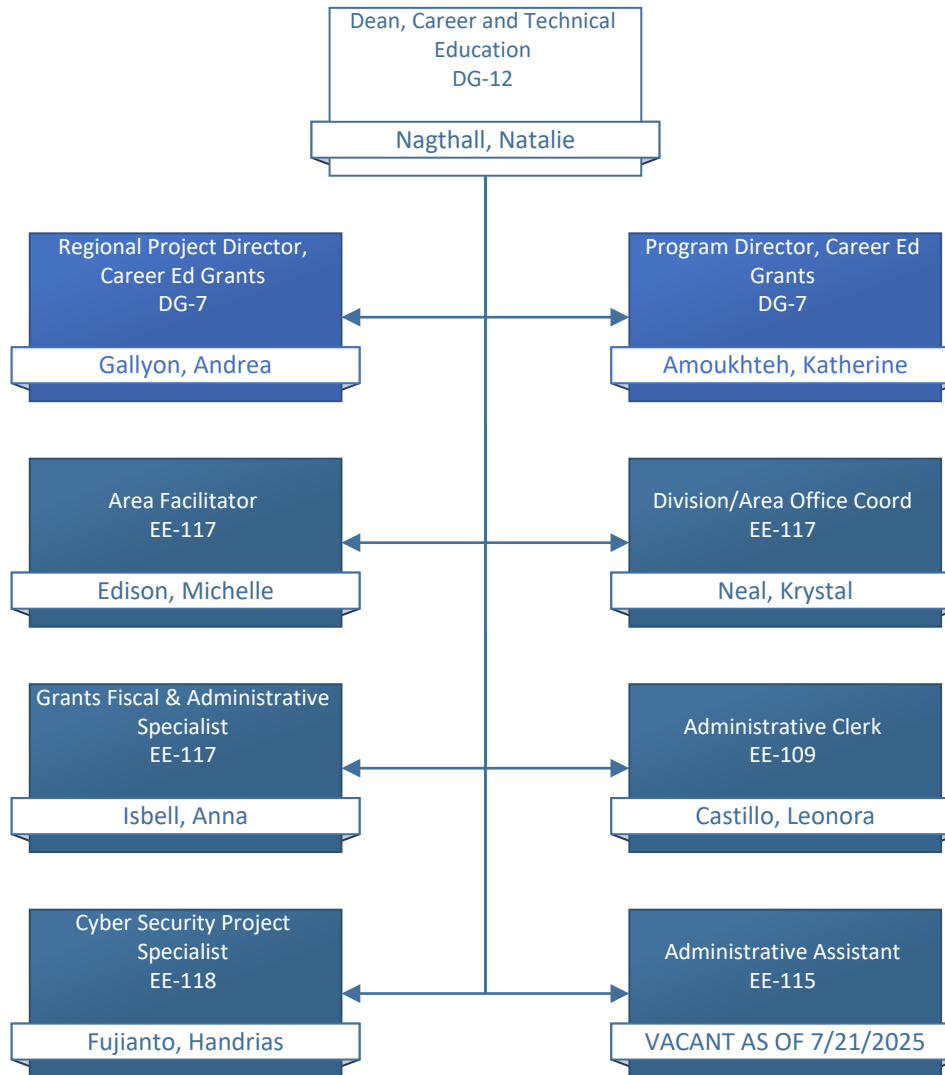

Custodian Senior  
EE-112  
Moreno, Andrew

Maintenance Specialist Tm  
Lead  
EE-120  
Kistler, John

MAINTENANCE AND OPERATION

**INSTRUCTION**

**WESTMINSTER LE-JAO / STUDENT SUCCESS RESOURCES**

**NEWPORT BEACH**