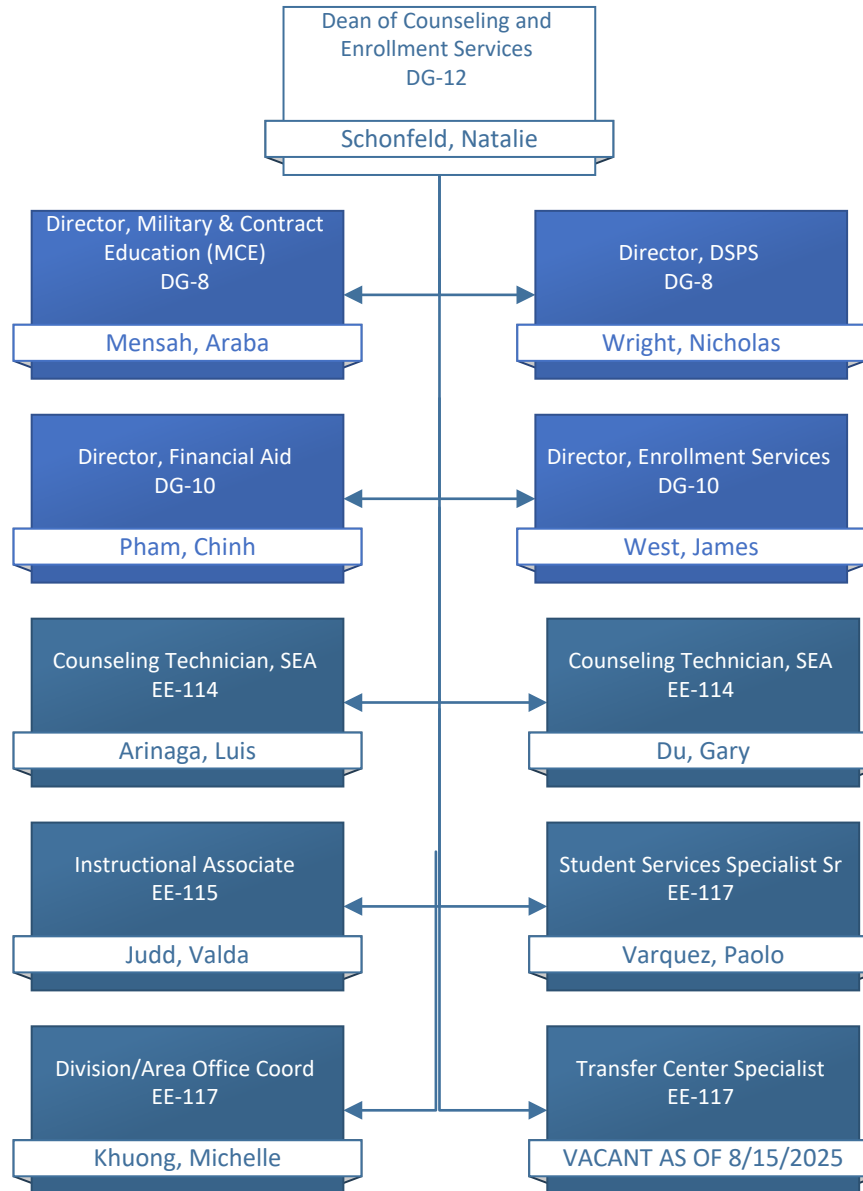

Custodian Senior  
EE-112  
Moreno, Andrew

Maintenance Specialist Tm  
Lead  
EE-120  
Kistler, John

MAINTENANCE AND OPERATION

**INSTRUCTION**

**WESTMINSTER LE-JAO / STUDENT SUCCESS RESOURCES**

**NEWPORT BEACH**

**STUDENT SERVICES**

**COUNSELING**

**FINANCIAL AID**

Director, Enrollment Services  
DG-10

West, James

A & R Specialist Senior  
EE-115

Drennen, Pamela

A & R Specialist  
EE-114