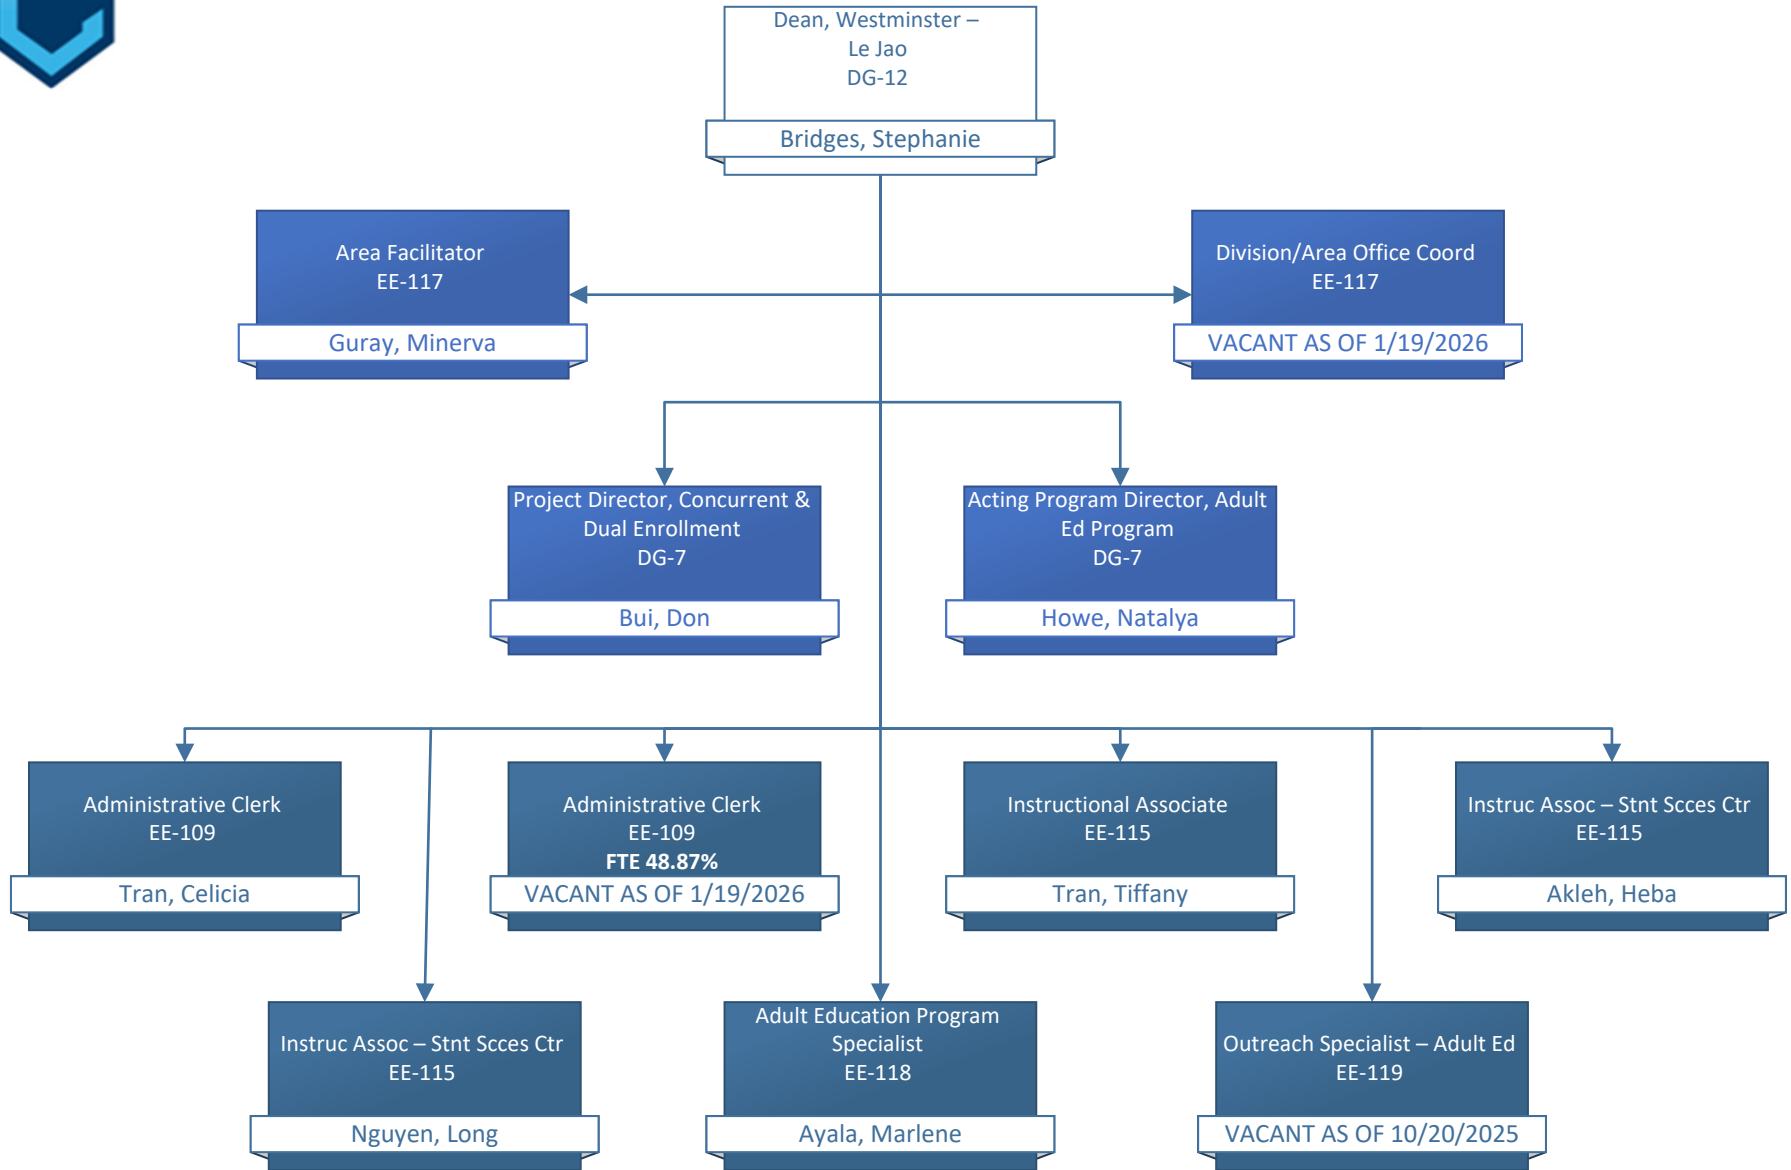

Custodian Senior  
EE-112  
Moreno, Andrew

Maintenance Specialist Tm  
Lead  
EE-120  
Kistler, John

MAINTENANCE AND OPERATION

**INSTRUCTION**

**WESTMINSTER LE-JAO / STUDENT SUCCESS RESOURCES**

**NEWPORT BEACH**