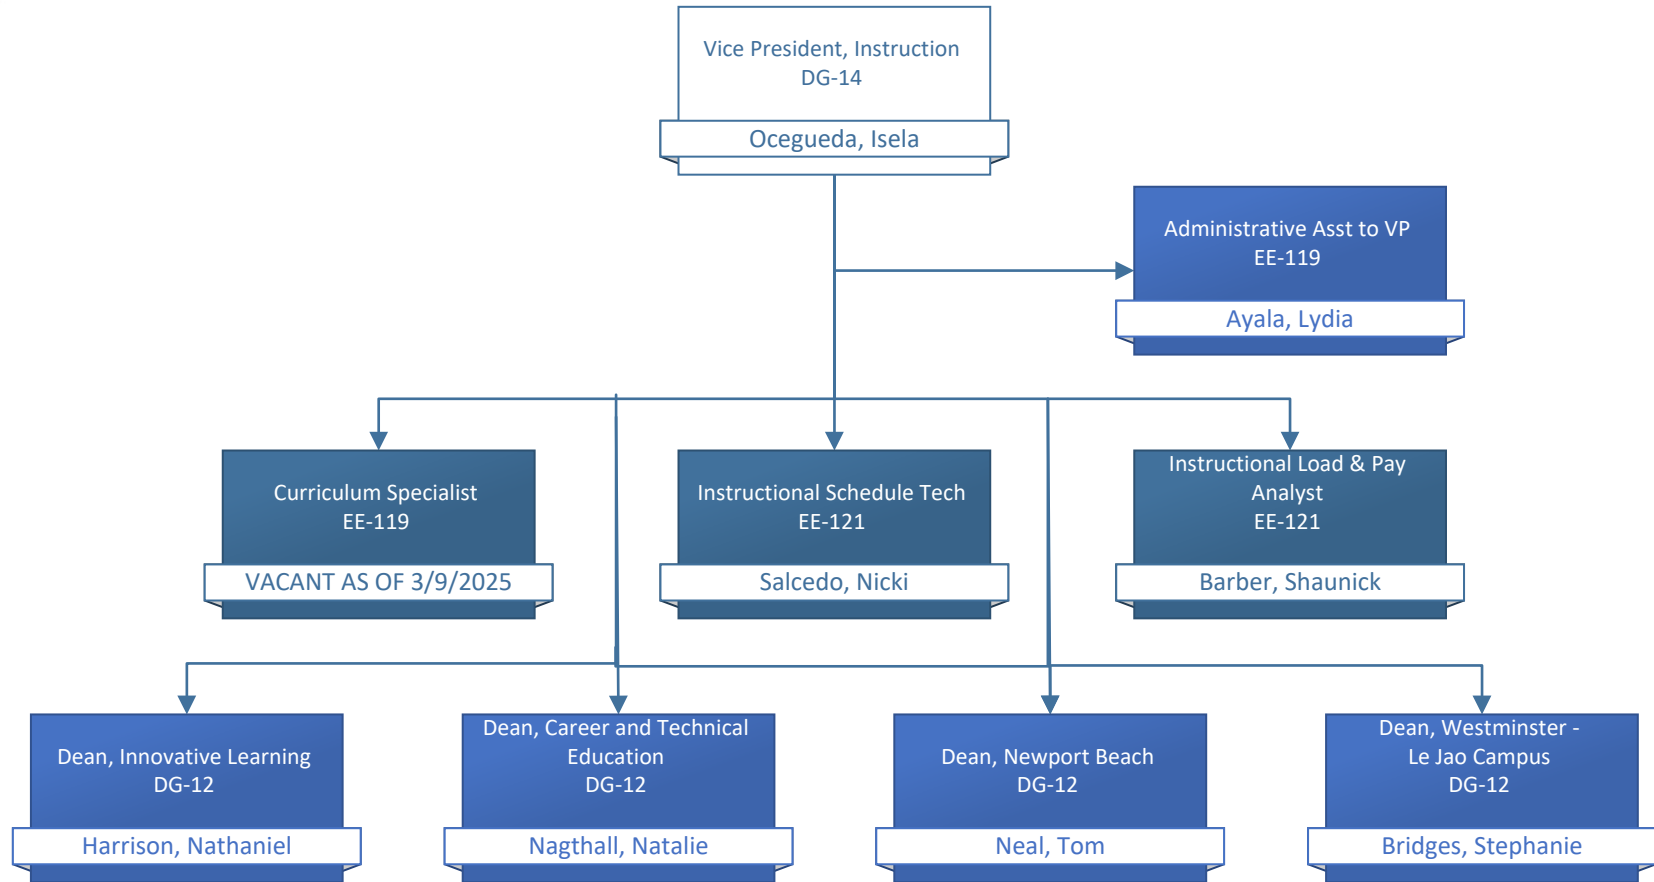

INSTRUCTION