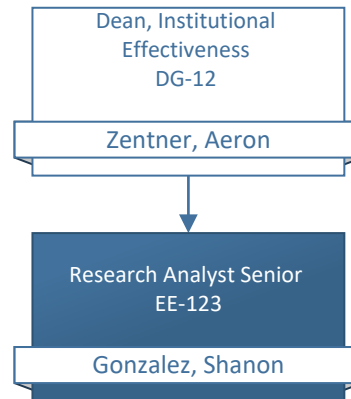

# COASTLINE COLLEGE

ORGANIZATIONAL CHART

**PRESIDENT'S OFFICE**

**ADMINISTRATIVE SERVICES**

Director, Maintenance & Operations  
DG-10  
Flint, Randy

Custodial Supervisor  
DG-3  
NEW POSITION

Custodial

Grounds