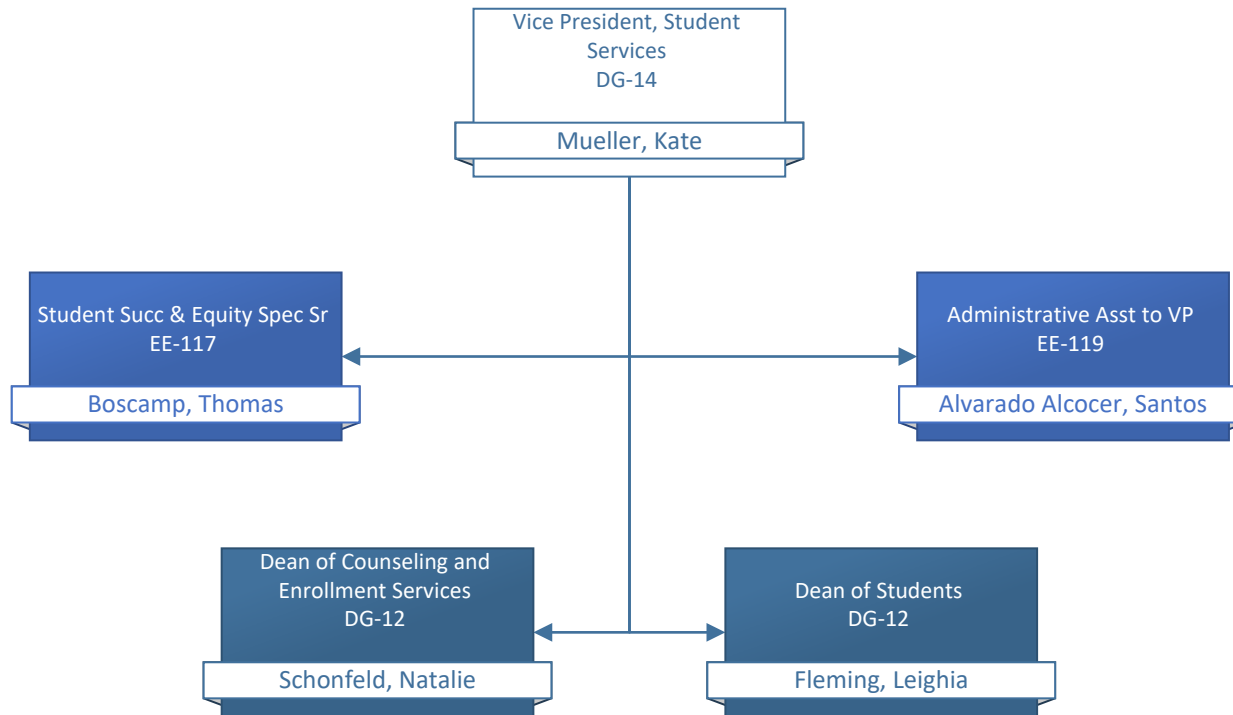

Custodian Senior  
EE-112  
Moreno, Andrew

Maintenance Specialist Tm  
Lead  
EE-120  
Kistler, John

MAINTENANCE AND OPERATION

**INSTRUCTION**

**WESTMINSTER LE-JAO / STUDENT SUCCESS RESOURCES**

**NEWPORT BEACH**

**STUDENT SERVICES**

**COUNSELING**

**FINANCIAL AID**

Director, Enrollment Services  
DG-10

West, James

A & R Specialist Senior  
EE-115

Drennen, Pamela

A & R Specialist  
EE-114