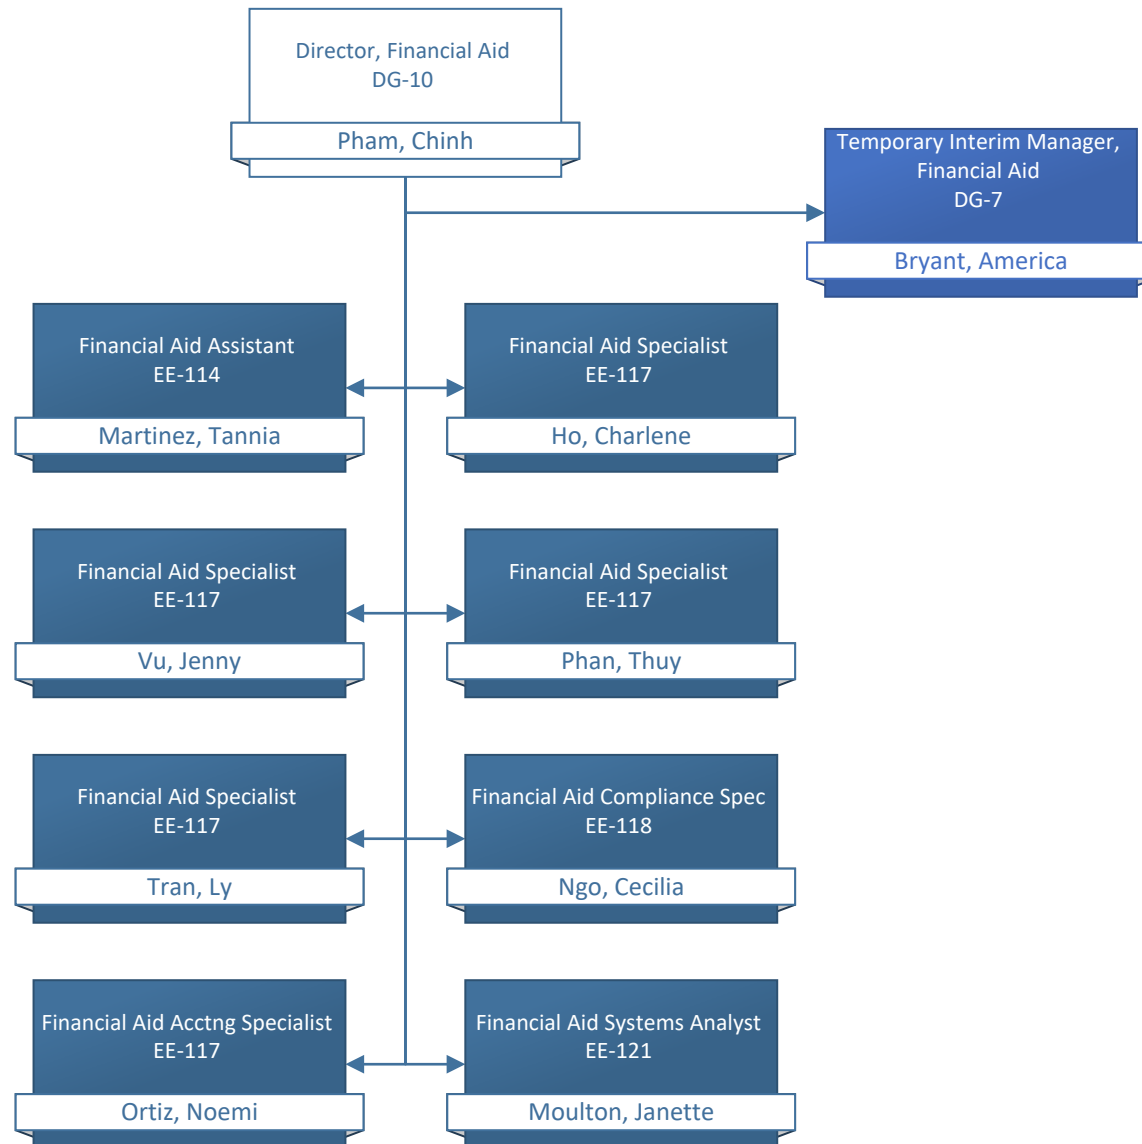

FINANCIAL AID