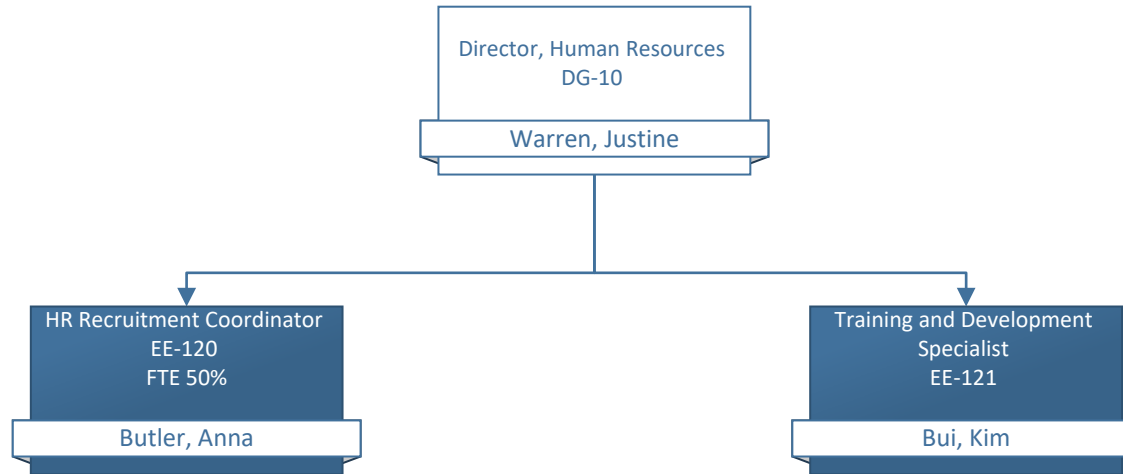

# COASTLINE COLLEGE

ORGANIZATIONAL CHART

**PRESIDENT'S OFFICE**

**ADMINISTRATIVE SERVICES**

Director, Maintenance & Operations  
DG-10  
Flint, Randy

Custodial Supervisor  
DG-3  
NEW POSITION

Custodial

Grounds