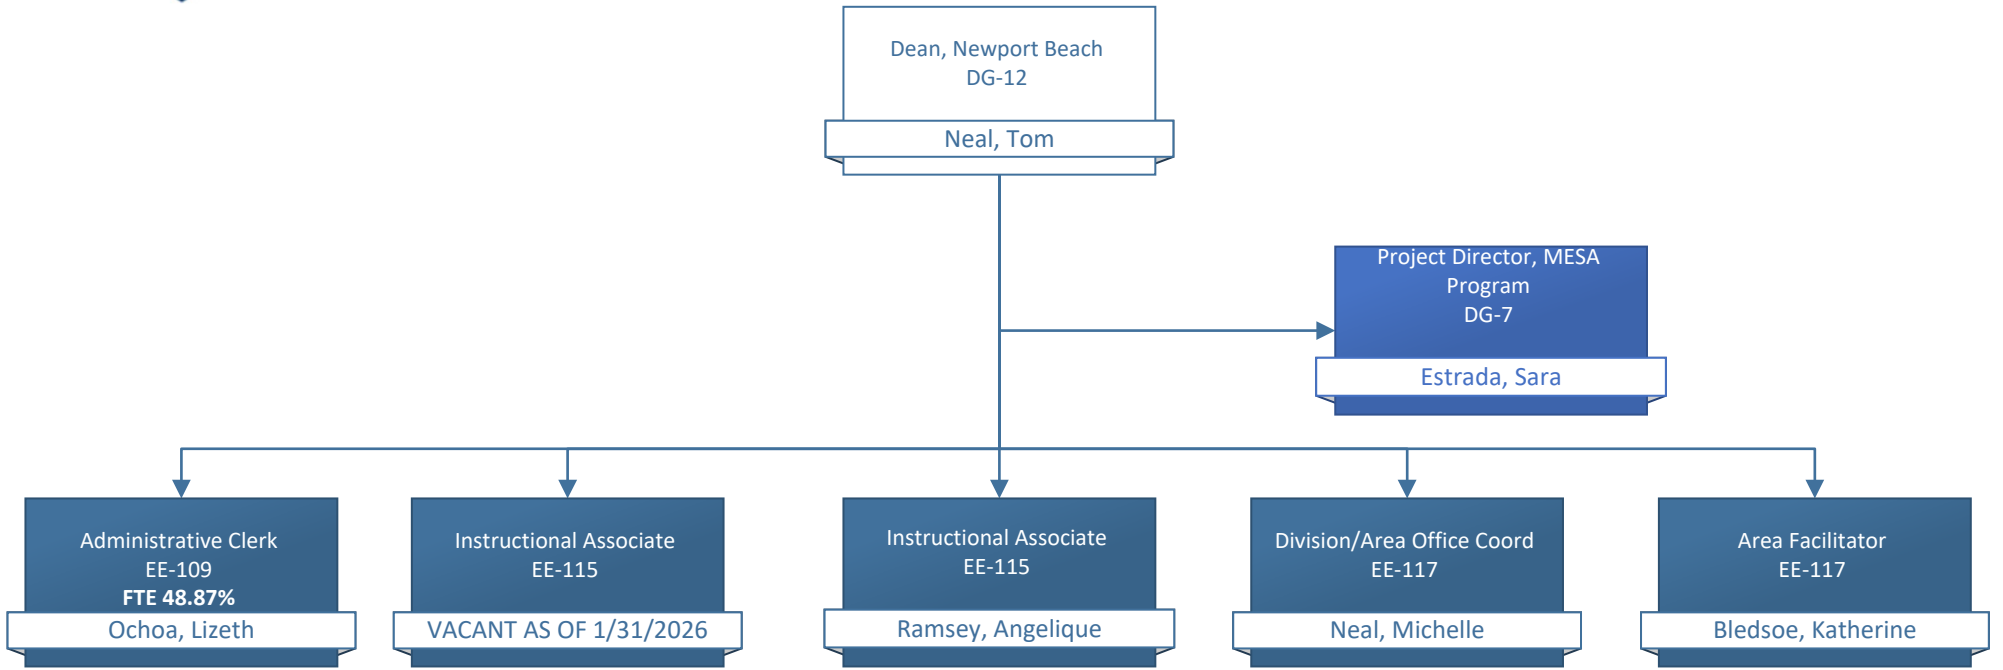

Custodian Senior  
EE-112  
Moreno, Andrew

Maintenance Specialist Tm  
Lead  
EE-120  
Kistler, John

MAINTENANCE AND OPERATION

**INSTRUCTION**

**WESTMINSTER LE-JAO / STUDENT SUCCESS RESOURCES**

**NEWPORT BEACH**