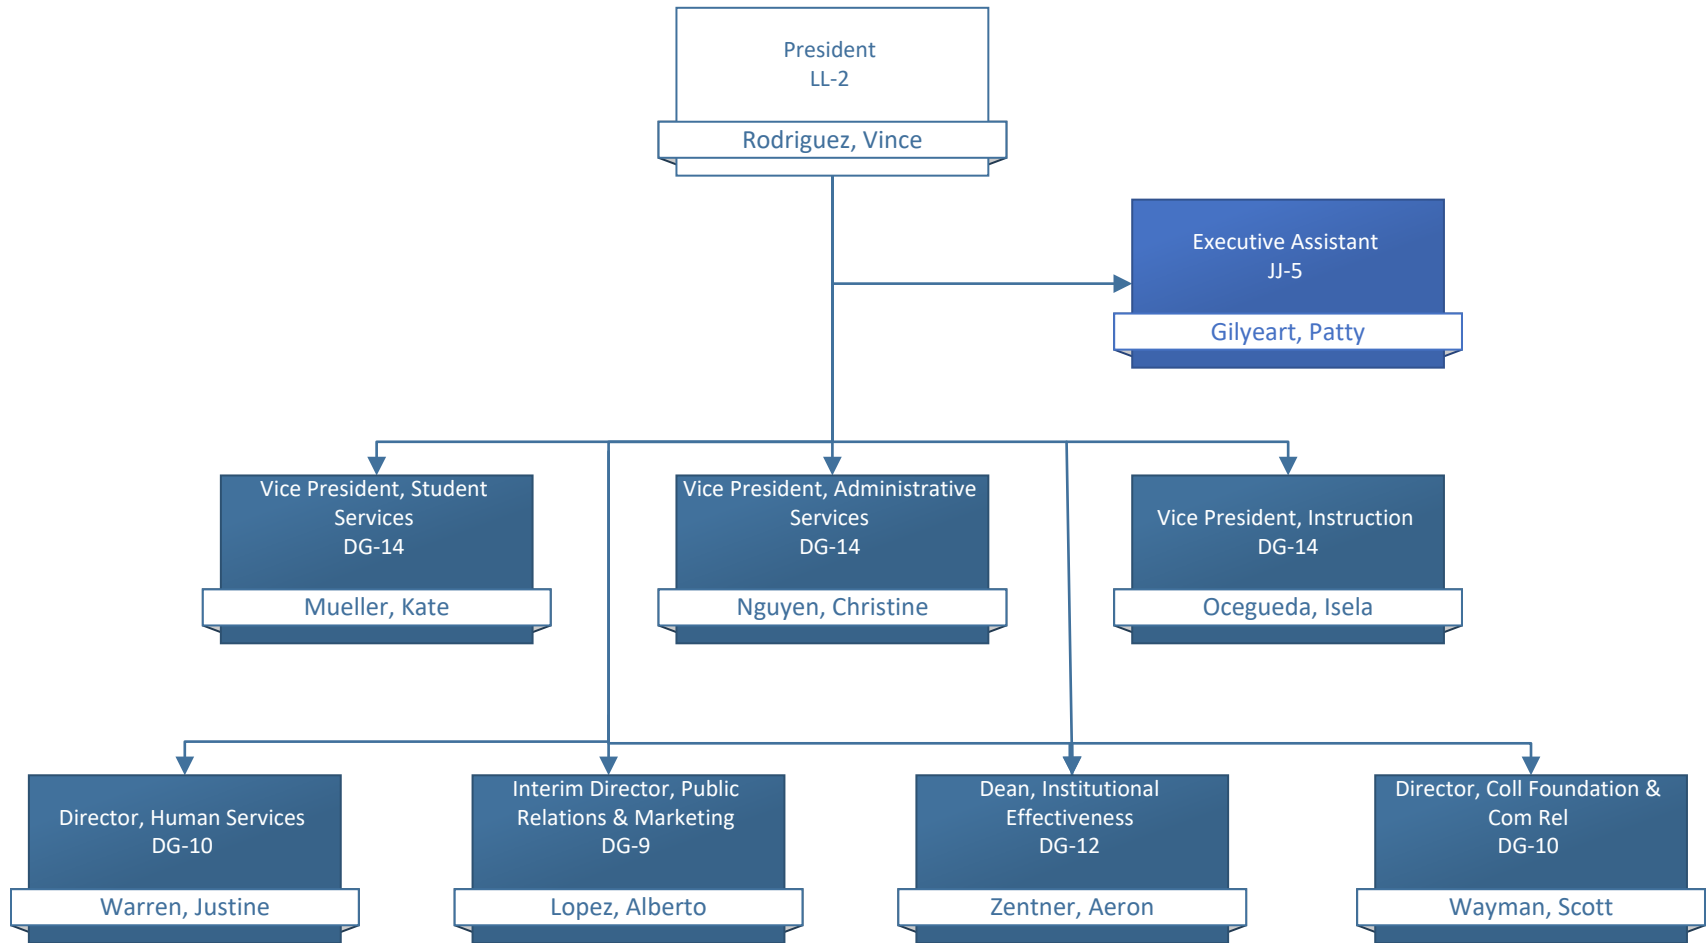

# COASTLINE COLLEGE

ORGANIZATIONAL CHART

**PRESIDENT'S OFFICE**

**ADMINISTRATIVE SERVICES**

Director, Maintenance & Operations  
DG-10  
Flint, Randy

Custodial Supervisor  
DG-3  
NEW POSITION

Custodial

Grounds