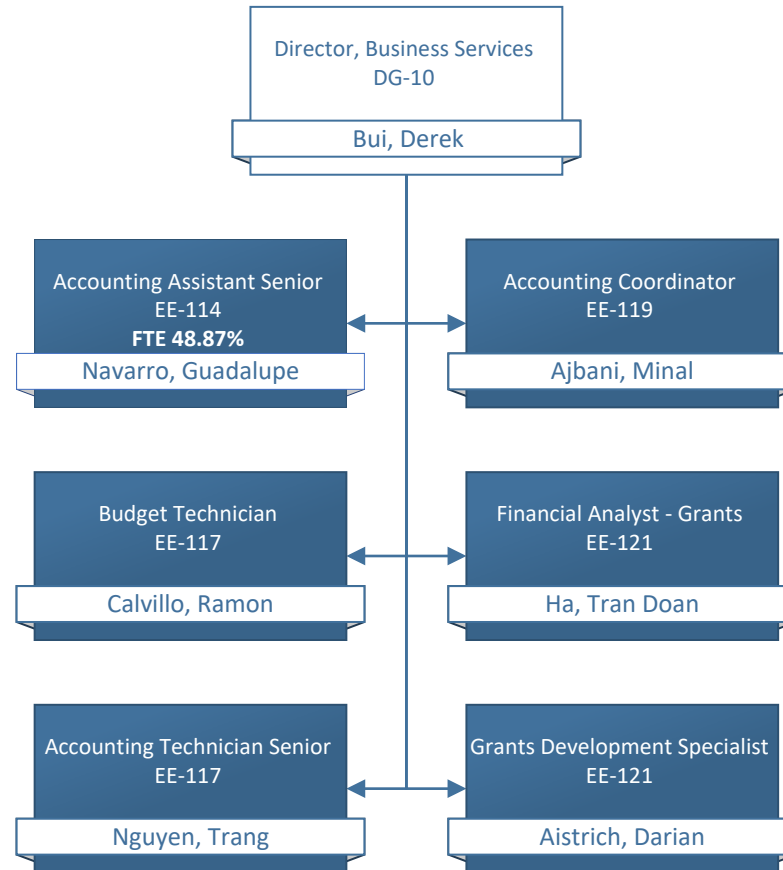

# COASTLINE COLLEGE

ORGANIZATIONAL CHART

**PRESIDENT'S OFFICE**

**ADMINISTRATIVE SERVICES**

Director, Maintenance & Operations  
DG-10  
Flint, Randy

Custodial Supervisor  
DG-3  
NEW POSITION

Custodial

Grounds