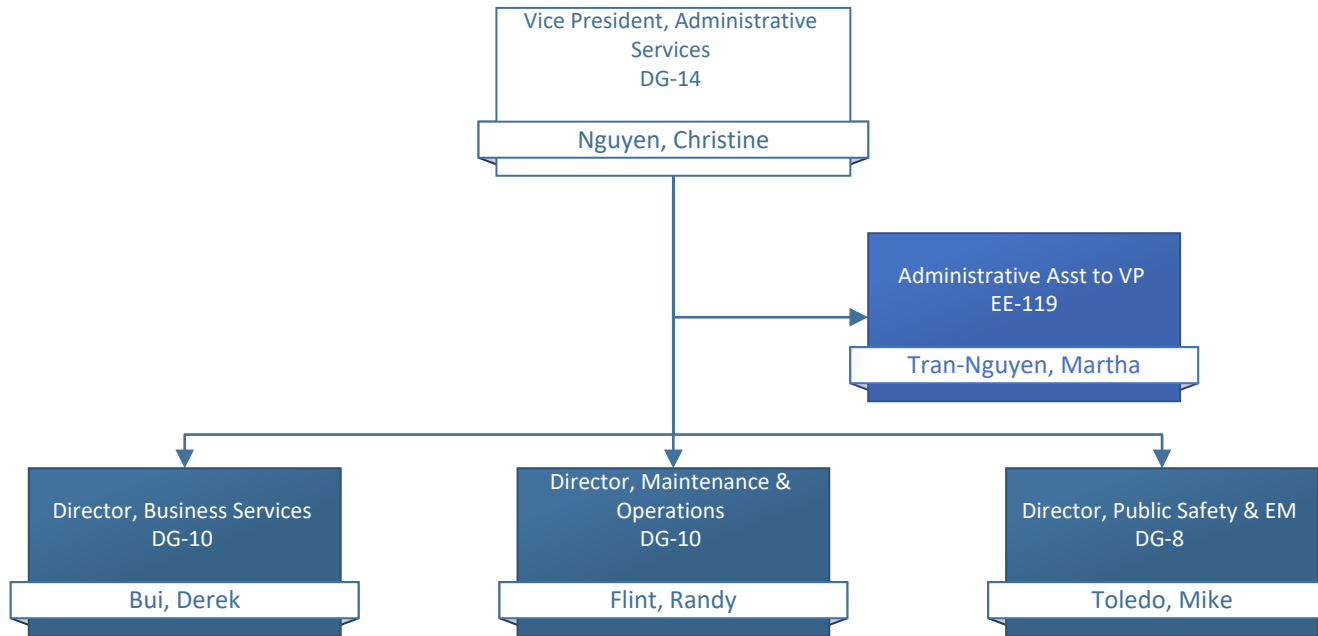

# COASTLINE COLLEGE

ORGANIZATIONAL CHART

**PRESIDENT'S OFFICE**

**ADMINISTRATIVE SERVICES**

Director, Maintenance & Operations  
DG-10  
Flint, Randy

Custodial Supervisor  
DG-3  
NEW POSITION

Custodial

Grounds